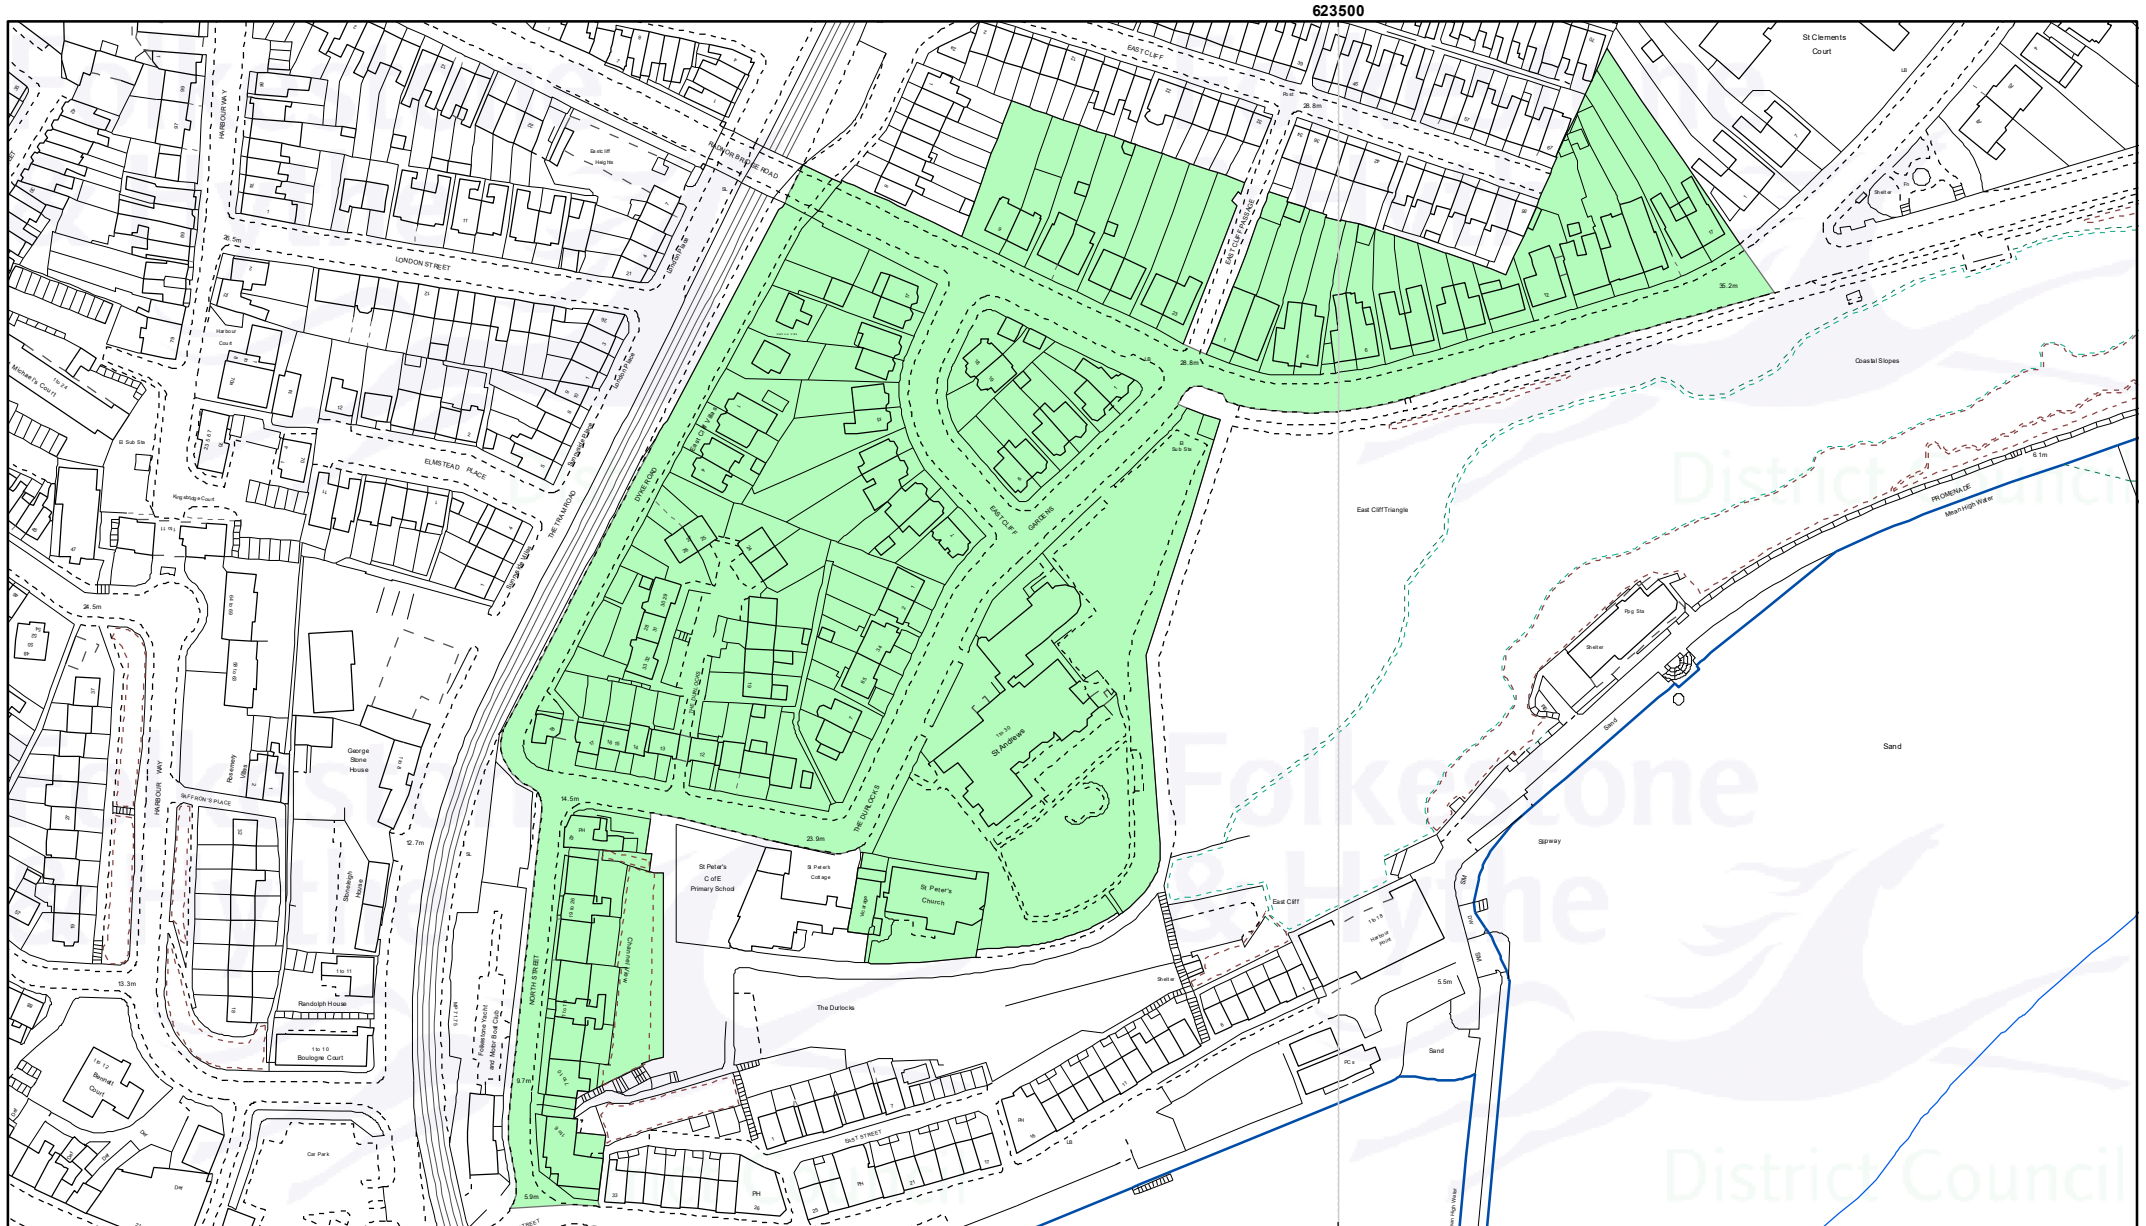

# East Cliff Gardens Area Proposed CPZ

Drawn date:  
14 Apr 2021

Drawn by:  
Brian Harper

Drawing ref:  
2236/TM/FM

Contains Ordnance Survey data  
© Crown copyright and database right  
Folkestone & Hythe District Council 100019677 - 2021